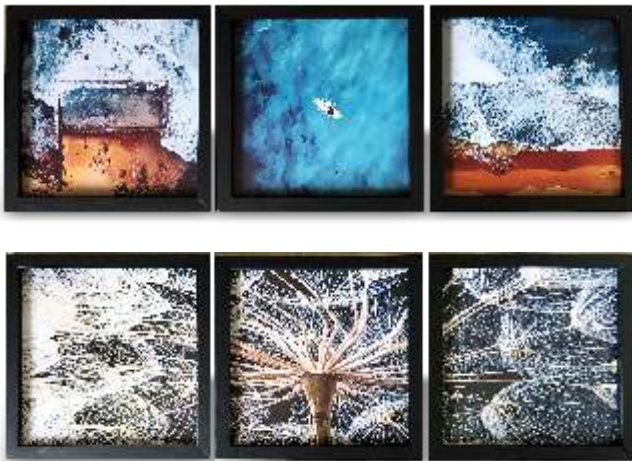

QUADRO TRIO 3030 NCM 4414.0000

R$ **46,53**

EPELHO NCM 7009.9200

R$ **14,25**

R$ **24,26**

R$ **42,24**

R$ **60,42**

R$ **48,32**

R$ **103,23**

R$ **129,65**