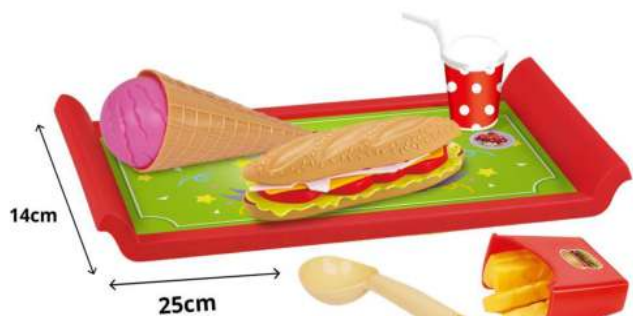

ST RS: RS 0,00

GDR1643

RS 21,20

BANDEJA FAST FOOD 25X14CM

CX: 24

ESTOQUE: 958

IPI: 6.5%

NCM: 95030080